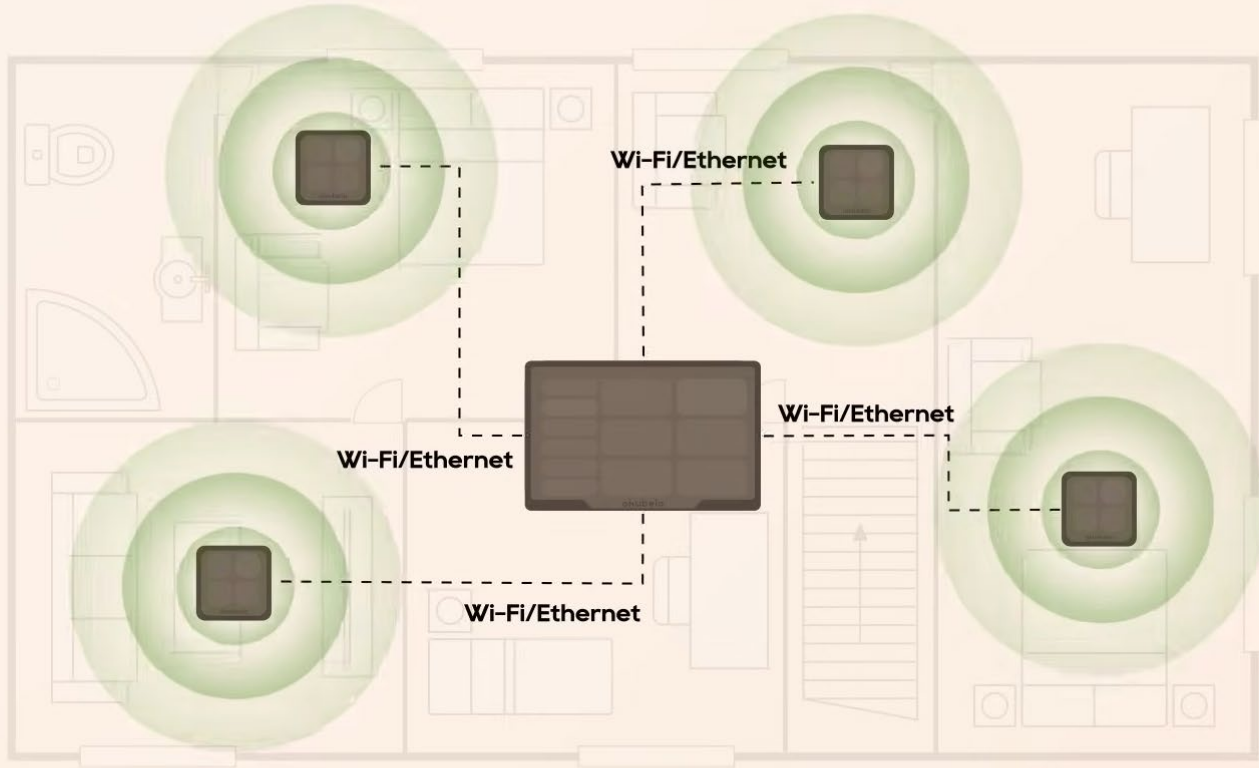

## Wireless

which serves as an independent gateway supporting both wired and wireless protocols.

**akubela HyPanel**

Each HyPanel acts as a versatile hub,

supporting Zigbee, Bluetooth, and WiFi connectivity.

users can easily integrate their preferred products regardless of brand or protocol.

Each HyPanel works as a sub-control center for a specific area or a specific protocol,

and all HyPanels are interconnected via WIFI or Ethernet.

By deploying two or more HyPanels within a home,

a complete smart home system can be easily established.

Within this local service network,

there is a primary HyPanel known as the Home Center,

maximizing the reliability and minimizing latency of home automation.

It facilitates seamless communication between any two HyPanels within the home

so a customized smart home can be easily established.

For instance, when managing KNX devices on HyPanel Lite,

the command is initially directed to the Home Center,