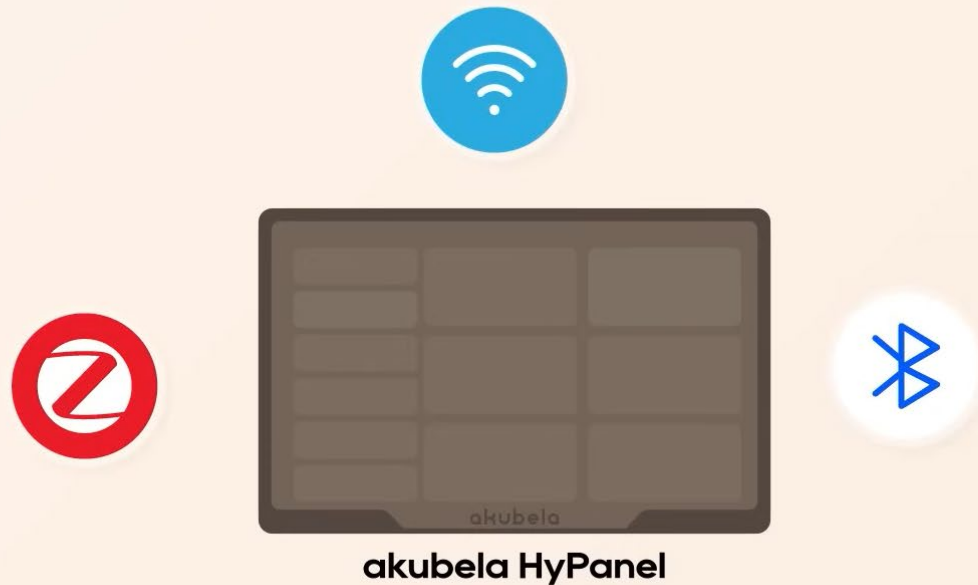

## Wired

akubela HyPanel

## Wireless

which serves as an independent gateway supporting both wired and wireless protocols.

**akubela HyPanel**

Each HyPanel acts as a versatile hub,

supporting Zigbee, Bluetooth, and WiFi connectivity.

**HyPanel**

**Base Boxes**

akubela HyPanel can work with a broad selection of base boxes

**HyPanel**

**Base Boxes**

that support different interfaces and functions.

By choosing the corresponding HyPanel version,