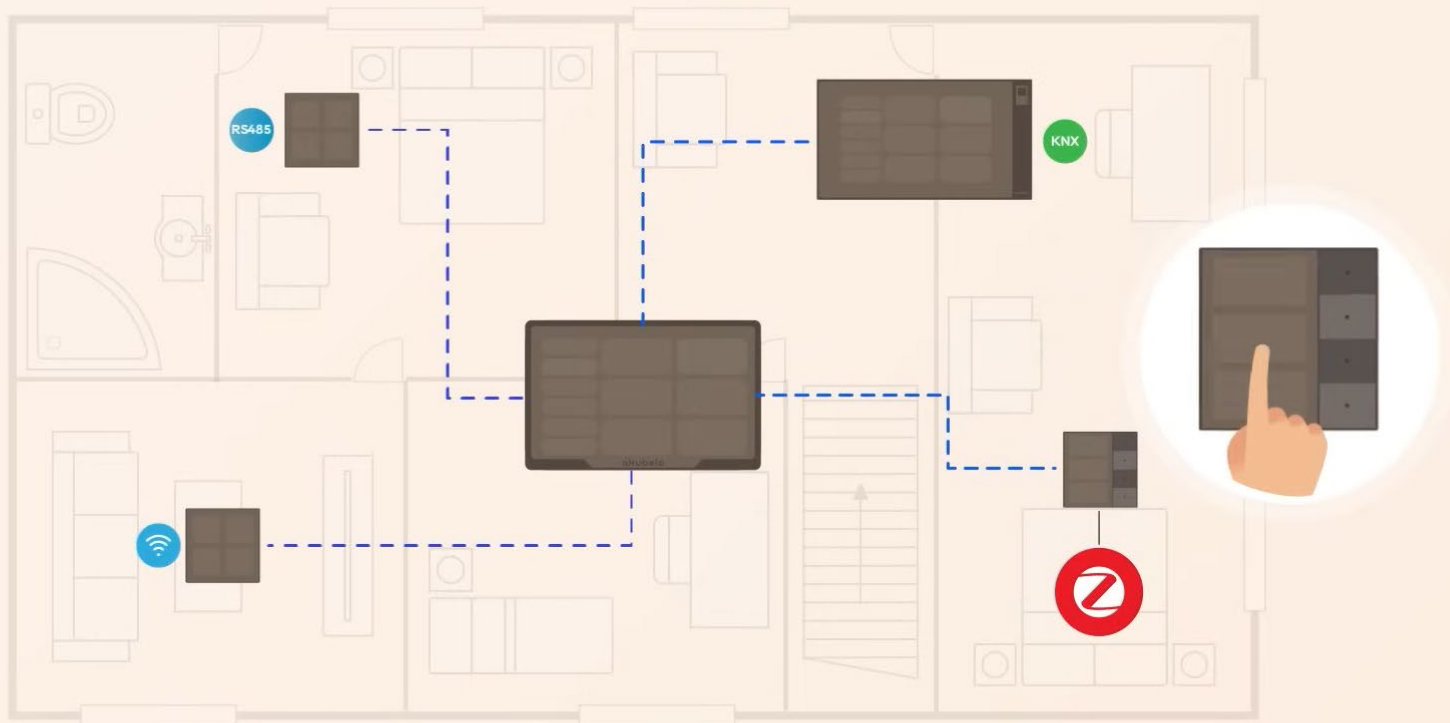

users can easily integrate their preferred products regardless of brand or protocol.

Each HyPanel works as a sub-control center for a specific area or a specific protocol,

and all HyPanels are interconnected via WIFI or Ethernet.

By deploying two or more HyPanels within a home,

a complete smart home system can be easily established.

Within this local service network,

there is a primary HyPanel known as the Home Center,

maximizing the reliability and minimizing latency of home automation.

It facilitates seamless communication between any two HyPanels within the home

so a customized smart home can be easily established.

For instance, when managing KNX devices on HyPanel Lite,

the command is initially directed to the Home Center,