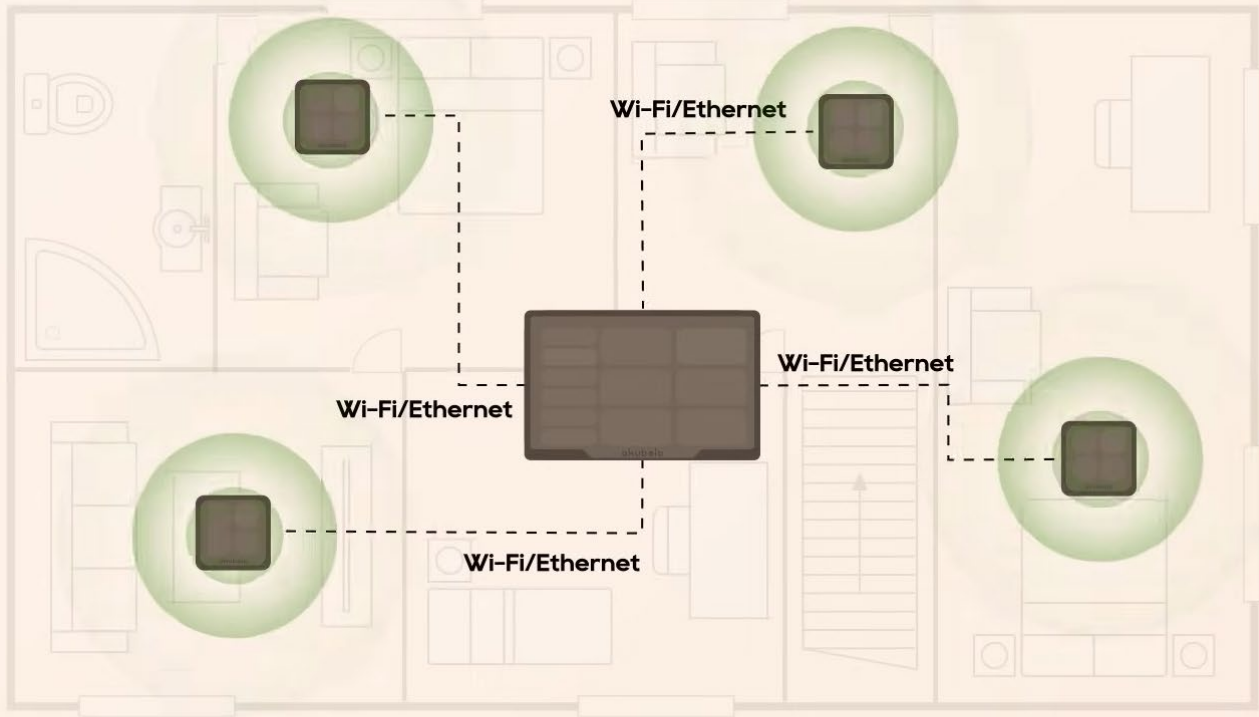

## Wireless

which serves as an independent gateway supporting both wired and wireless protocols.

**akubela HyPanel**

Each HyPanel acts as a versatile hub,

supporting Zigbee, Bluetooth, and WiFi connectivity.

**HyPanel**

**Base Boxes**

akubela HyPanel can work with a broad selection of base boxes

**HyPanel**

**Base Boxes**

that support different interfaces and functions.

By choosing the corresponding HyPanel version,

users can easily integrate their preferred products regardless of brand or protocol.

Each HyPanel works as a sub-control center for a specific area or a specific protocol,

and all HyPanels are interconnected via WIFI or Ethernet.

By deploying two or more HyPanels within a home,

a complete smart home system can be easily established.

Within this local service network,

there is a primary HyPanel known as the Home Center,

maximizing the reliability and minimizing latency of home automation.