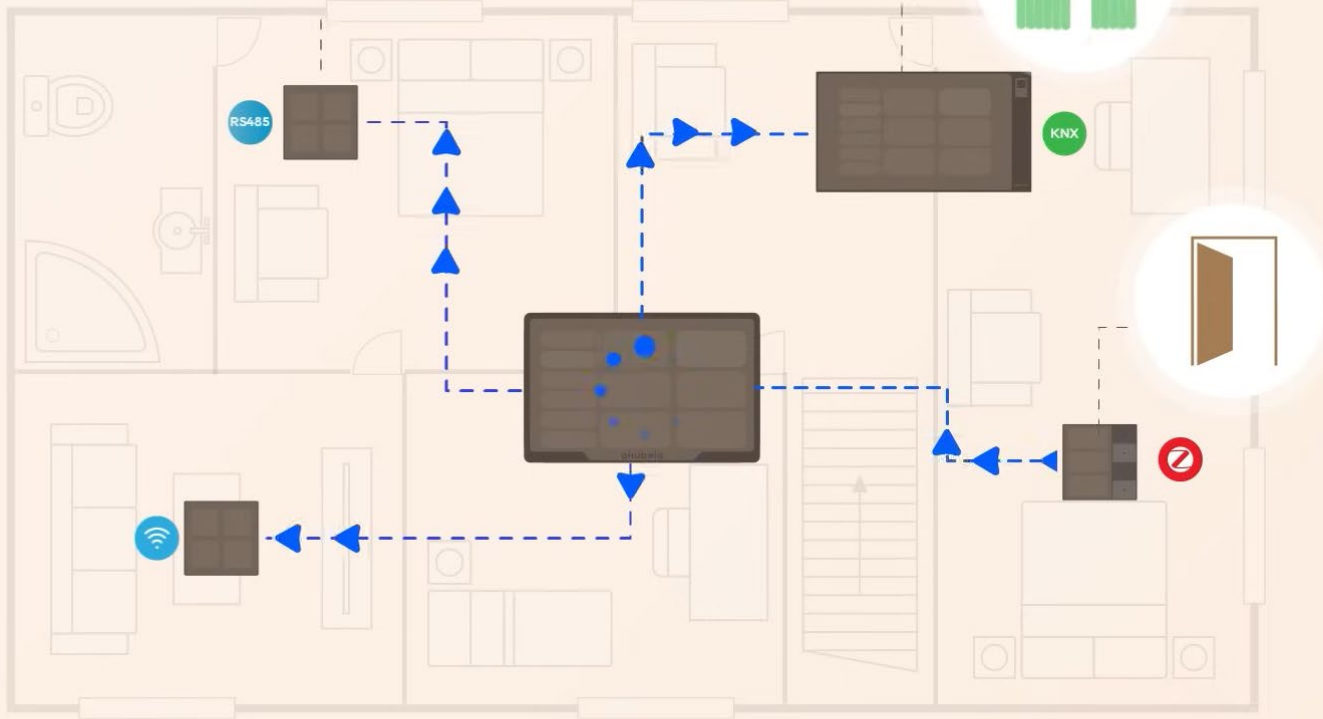

By deploying two or more HyPanels within a home,

a complete smart home system can be easily established.

Within this local service network,

there is a primary HyPanel known as the Home Center,

maximizing the reliability and minimizing latency of home automation.

It facilitates seamless communication between any two HyPanels within the home

so a customized smart home can be easily established.

For instance, when managing KNX devices on HyPanel Lite,

the command is initially directed to the Home Center,

where it is processed and then distributed to HyPanel Pro.

Also, we can easily have a customized smart home with scene setting like this:

once the Zigbee doorlock unlocks,

the KNX curtain opens automatically, HVAC turns on, and Lights on.

This setup ensures a connected smart home

where each panel provides a consistent experience across all devices in the household,

**Wired**

**Wireless**

transcending the boundaries between different protocols and smart home ecosystems,