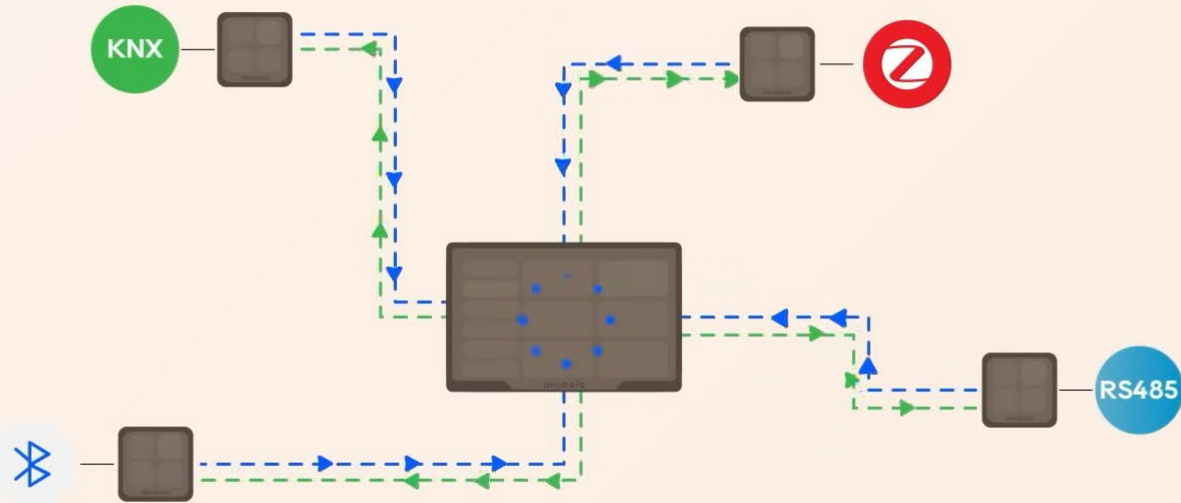

By deploying two or more HyPanels within a home,

a complete smart home system can be easily established.

Within this local service network,

there is a primary HyPanel known as the Home Center,

maximizing the reliability and minimizing latency of home automation.

It facilitates seamless communication between any two HyPanels within the home

so a customized smart home can be easily established.

For instance, when managing KNX devices on HyPanel Lite,

the command is initially directed to the Home Center,

where it is processed and then distributed to HyPanel Pro.

Also, we can easily have a customized smart home with scene setting like this:

once the Zigbee doorlock unlocks,

the KNX curtain opens automatically, HVAC turns on, and Lights on.

This setup ensures a connected smart home

where each panel provides a consistent experience across all devices in the household,

**Wired**

**Wireless**

transcending the boundaries between different protocols and smart home ecosystems,