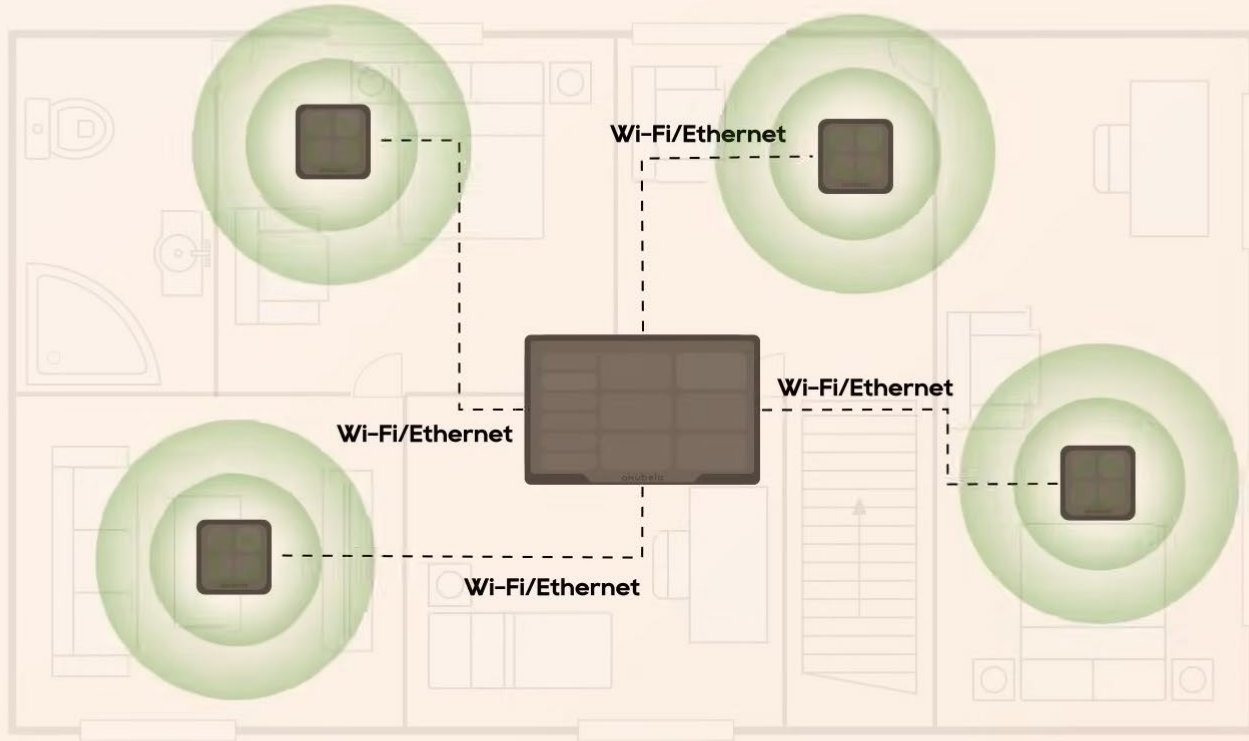

## Wireless

which serves as an independent gateway supporting both wired and wireless protocols.

**akubela HyPanel**

Each HyPanel acts as a versatile hub,

supporting Zigbee, Bluetooth, and WiFi connectivity.

users can easily integrate their preferred products regardless of brand or protocol.

Each HyPanel works as a sub-control center for a specific area or a specific protocol,

and all HyPanels are interconnected via WIFI or Ethernet.

By deploying two or more HyPanels within a home,

a complete smart home system can be easily established.

Within this local service network,

there is a primary HyPanel known as the Home Center,

maximizing the reliability and minimizing latency of home automation.

It facilitates seamless communication between any two HyPanels within the home

so a customized smart home can be easily established.

For instance, when managing KNX devices on HyPanel Lite,

the command is initially directed to the Home Center,