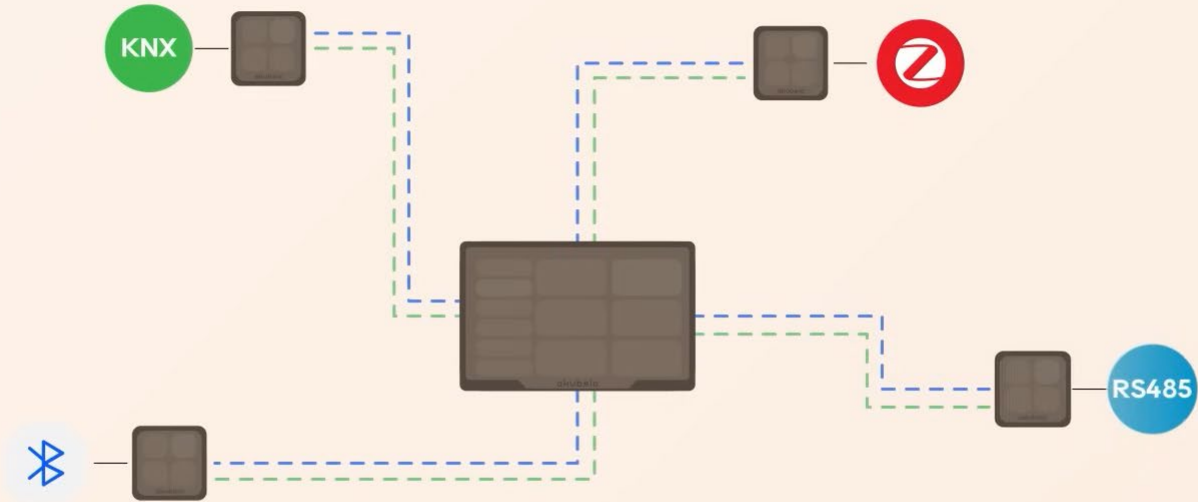

By deploying two or more HyPanels within a home,

a complete smart home system can be easily established.

Within this local service network,

there is a primary HyPanel known as the Home Center,

maximizing the reliability and minimizing latency of home automation.

It facilitates seamless communication between any two HyPanels within the home

so a customized smart home can be easily established.

For instance, when managing KNX devices on HyPanel Lite,

the command is initially directed to the Home Center,

where it is processed and then distributed to HyPanel Pro.

Also, we can easily have a customized smart home with scene setting like this:

once the Zigbee doorlock unlocks,

the KNX curtain opens automatically, HVAC turns on, and Lights on.

This setup ensures a connected smart home

where each panel provides a consistent experience across all devices in the household,

**Wired**

**Wireless**

transcending the boundaries between different protocols and smart home ecosystems,