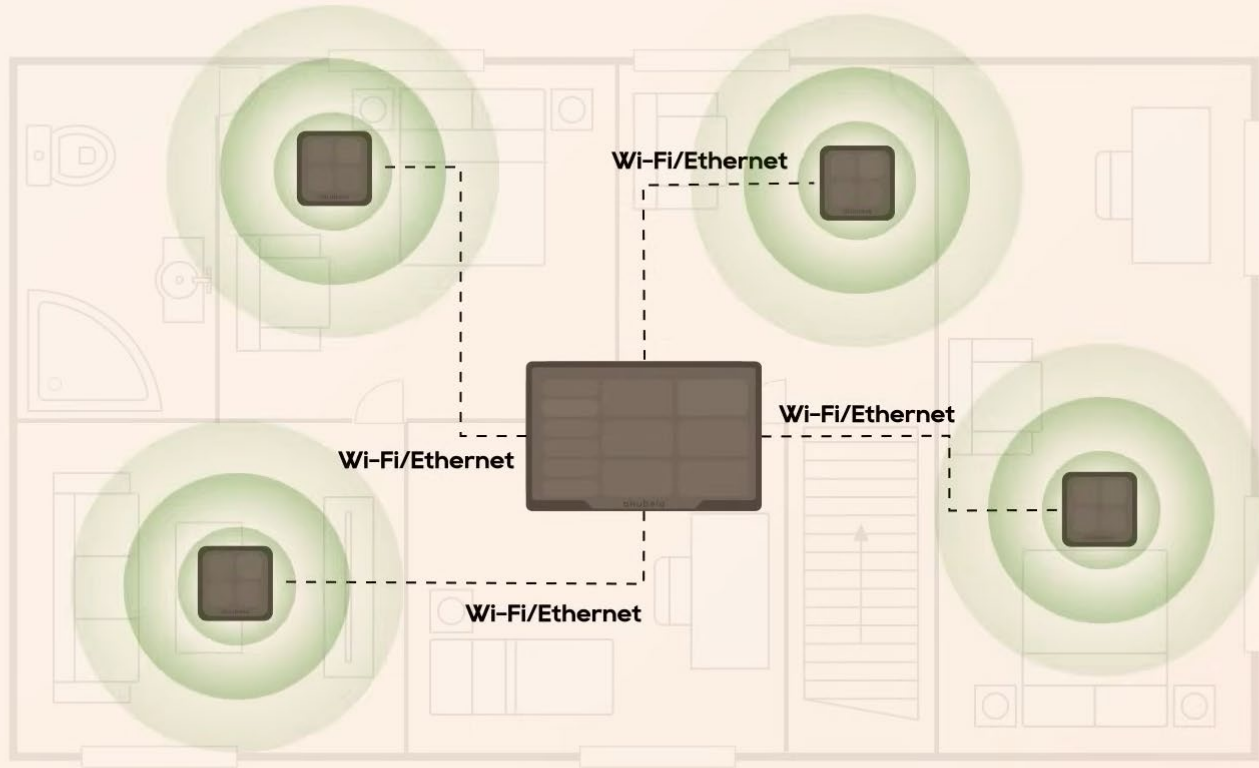

users can easily integrate their preferred products regardless of brand or protocol.

Each HyPanel works as a sub-control center for a specific area or a specific protocol,

and all HyPanels are interconnected via WIFI or Ethernet.

By deploying two or more HyPanels within a home,

a complete smart home system can be easily established.

Within this local service network,

there is a primary HyPanel known as the Home Center,

maximizing the reliability and minimizing latency of home automation.

It facilitates seamless communication between any two HyPanels within the home

so a customized smart home can be easily established.

For instance, when managing KNX devices on HyPanel Lite,

the command is initially directed to the Home Center,

This setup ensures a connected smart home

where each panel provides a consistent experience across all devices in the household,

**Wired**

**Wireless**

transcending the boundaries between different protocols and smart home ecosystems,