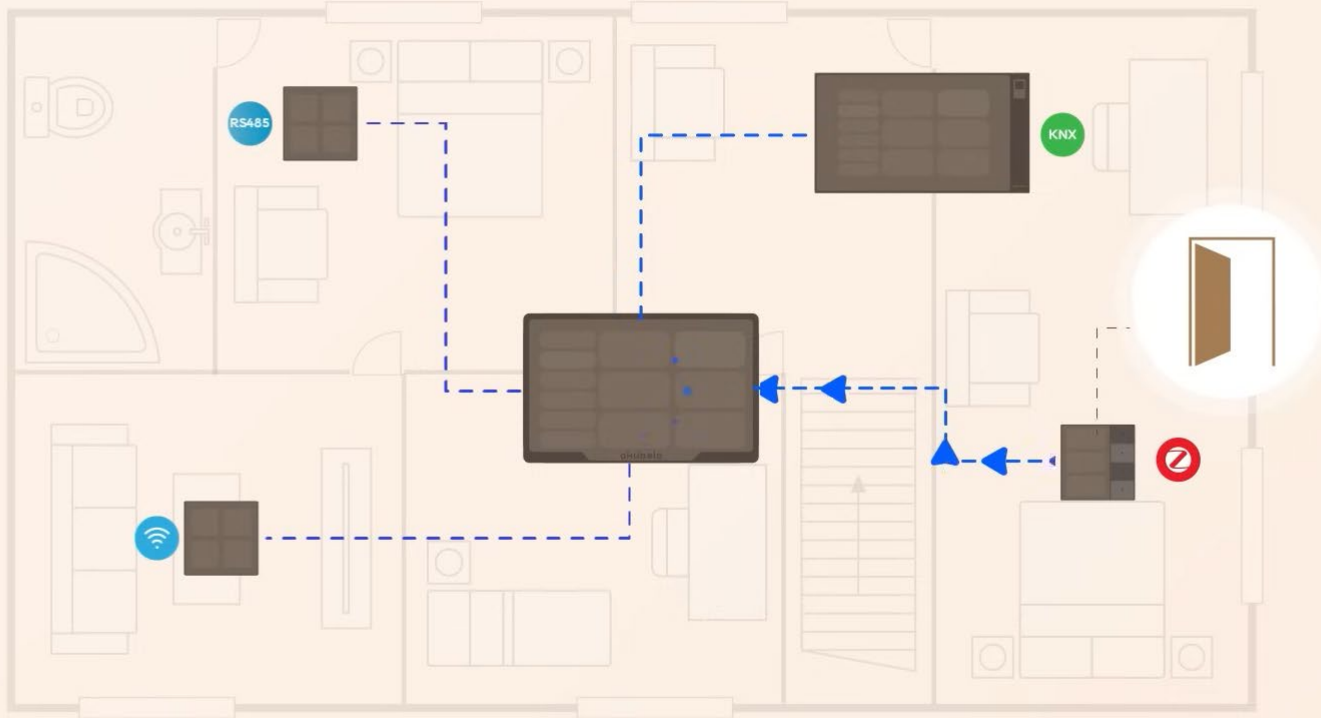

By deploying two or more HyPanels within a home,

a complete smart home system can be easily established.

Within this local service network,

there is a primary HyPanel known as the Home Center,

maximizing the reliability and minimizing latency of home automation.

It facilitates seamless communication between any two HyPanels within the home

so a customized smart home can be easily established.

For instance, when managing KNX devices on HyPanel Lite,

the command is initially directed to the Home Center,

where it is processed and then distributed to HyPanel Pro.

Also, we can easily have a customized smart home with scene setting like this:

once the Zigbee doorlock unlocks,

the KNX curtain opens automatically, HVAC turns on, and Lights on.

This setup ensures a connected smart home

where each panel provides a consistent experience across all devices in the household,

**Wired**

**Wireless**

transcending the boundaries between different protocols and smart home ecosystems,