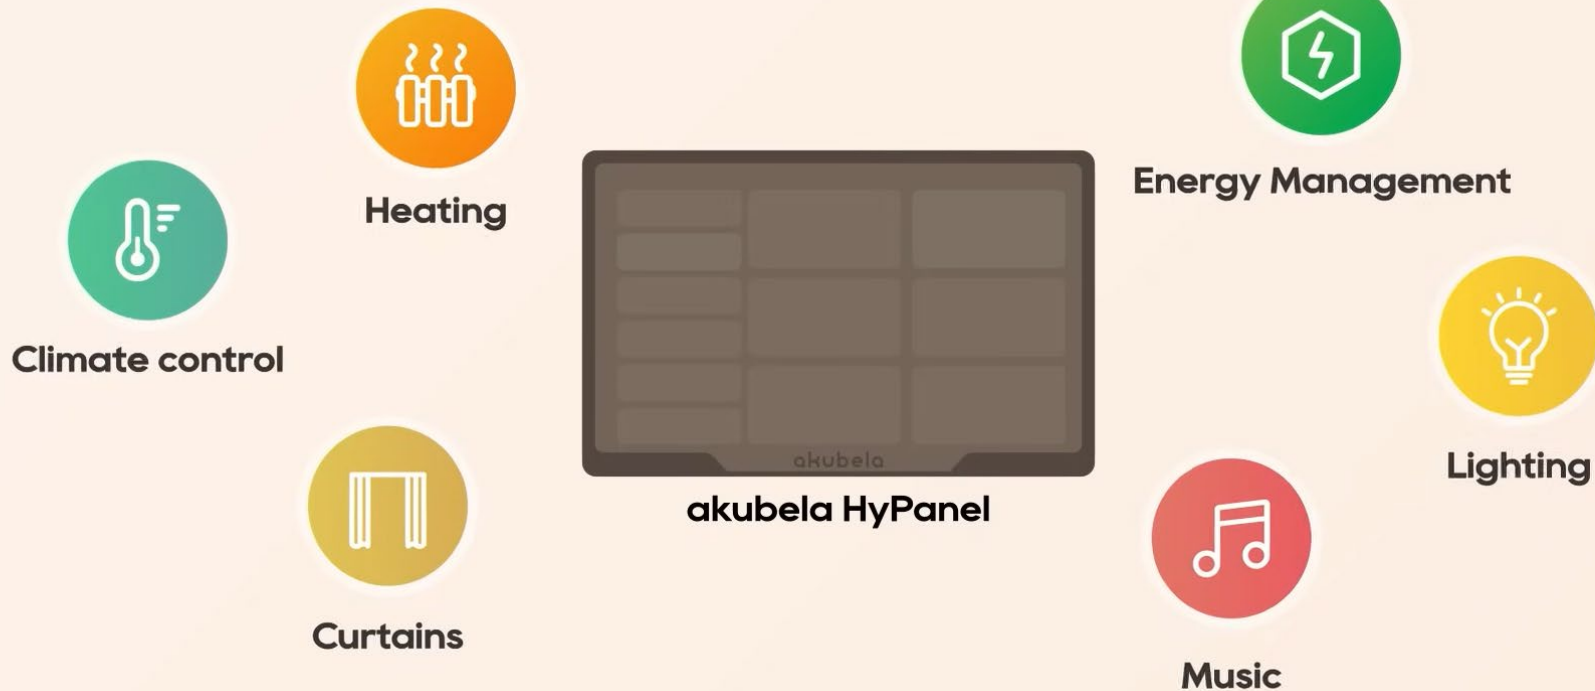

## Wireless

akubela Smart Home integrates wired and wireless subsystems,

## Wireless

utilizing HyPanels as the central hub for comprehensive smart home control.

These HyPanels seamlessly connect to various communication protocols,

akubela smart home

while offering users a seamless interconnected experience.