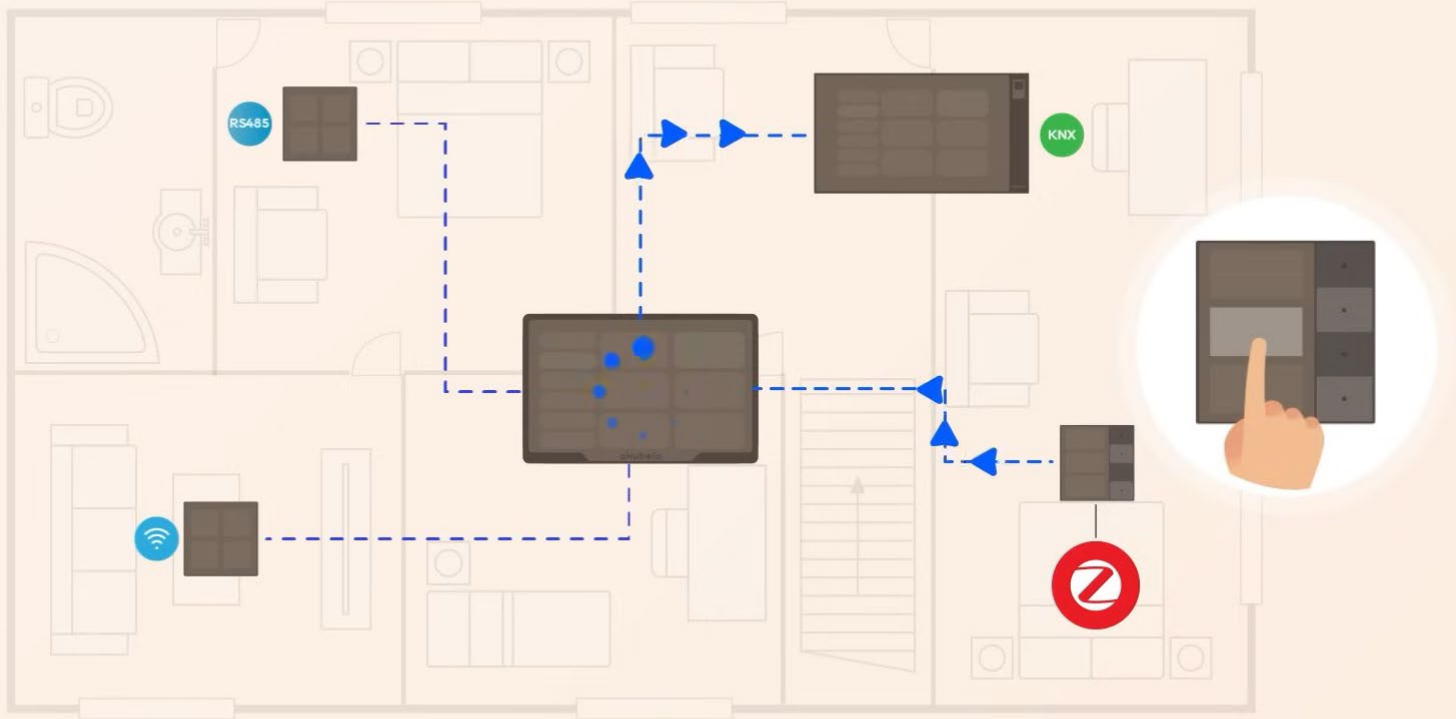

By deploying two or more HyPanels within a home,

a complete smart home system can be easily established.

Within this local service network,

there is a primary HyPanel known as the Home Center,

maximizing the reliability and minimizing latency of home automation.

It facilitates seamless communication between any two HyPanels within the home

so a customized smart home can be easily established.

For instance, when managing KNX devices on HyPanel Lite,

the command is initially directed to the Home Center,

where it is processed and then distributed to HyPanel Pro.

Also, we can easily have a customized smart home with scene setting like this:

once the Zigbee doorlock unlocks,

the KNX curtain opens automatically, HVAC turns on, and Lights on.

This setup ensures a connected smart home

where each panel provides a consistent experience across all devices in the household,

**Wired**

**Wireless**

transcending the boundaries between different protocols and smart home ecosystems,