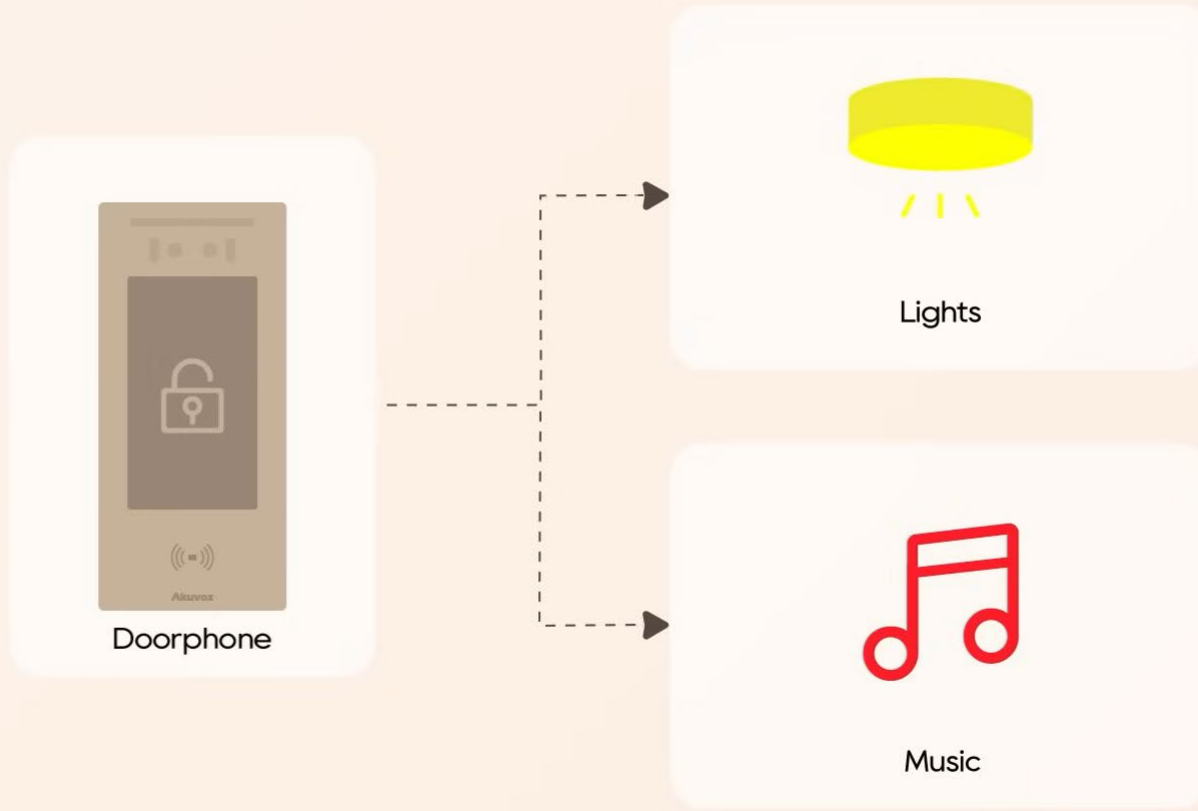

**akubela APP**

**akubela WEB**

things are different.

**akubela APP**

**akubela WEB**

After installers initially configure KNX devices using ETS,

 Add a new Smart Lock

For example, a new ZigBee smart door lock can be added to create a new home scene:

when the family opens the door,

the living room KNX system lights and curtains automatically turn on.

Users can easily perform these tasks via their mobile devices.

Barriers between smart home ecosystems are also eliminated.

but now, you can have it all.

 akubela

**Intercom System**

**Security System**

Beyond smart home, akubela also seamlessly integrates intercom and security systems.

When you unlock the door via intercom at front door,

the lights will automatically turn on and your favorite playlist starts playing.

Alternatively, with home security setup,

when the smoke sensor in kitchen is triggered,

instantaneous alerts will be sent to akubela's mobile app,