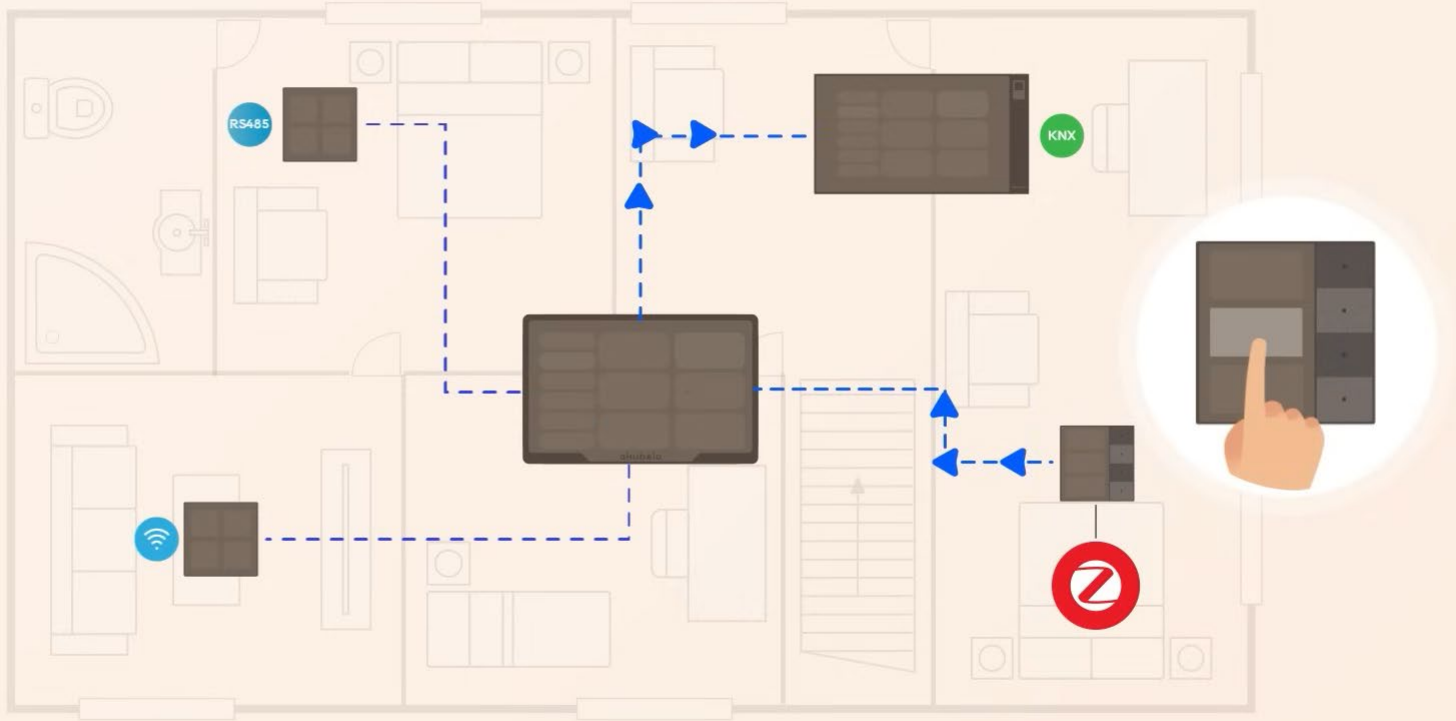

By deploying two or more HyPanels within a home,

a complete smart home system can be easily established.

Within this local service network,

there is a primary HyPanel known as the Home Center,

maximizing the reliability and minimizing latency of home automation.

It facilitates seamless communication between any two HyPanels within the home

so a customized smart home can be easily established.

For instance, when managing KNX devices on HyPanel Lite,

the command is initially directed to the Home Center,

where it is processed and then distributed to HyPanel Pro.

Also, we can easily have a customized smart home with scene setting like this:

once the Zigbee doorlock unlocks,

the KNX curtain opens automatically, HVAC turns on, and Lights on.

This setup ensures a connected smart home

where each panel provides a consistent experience across all devices in the household,

**Wired**

**Wireless**

transcending the boundaries between different protocols and smart home ecosystems,