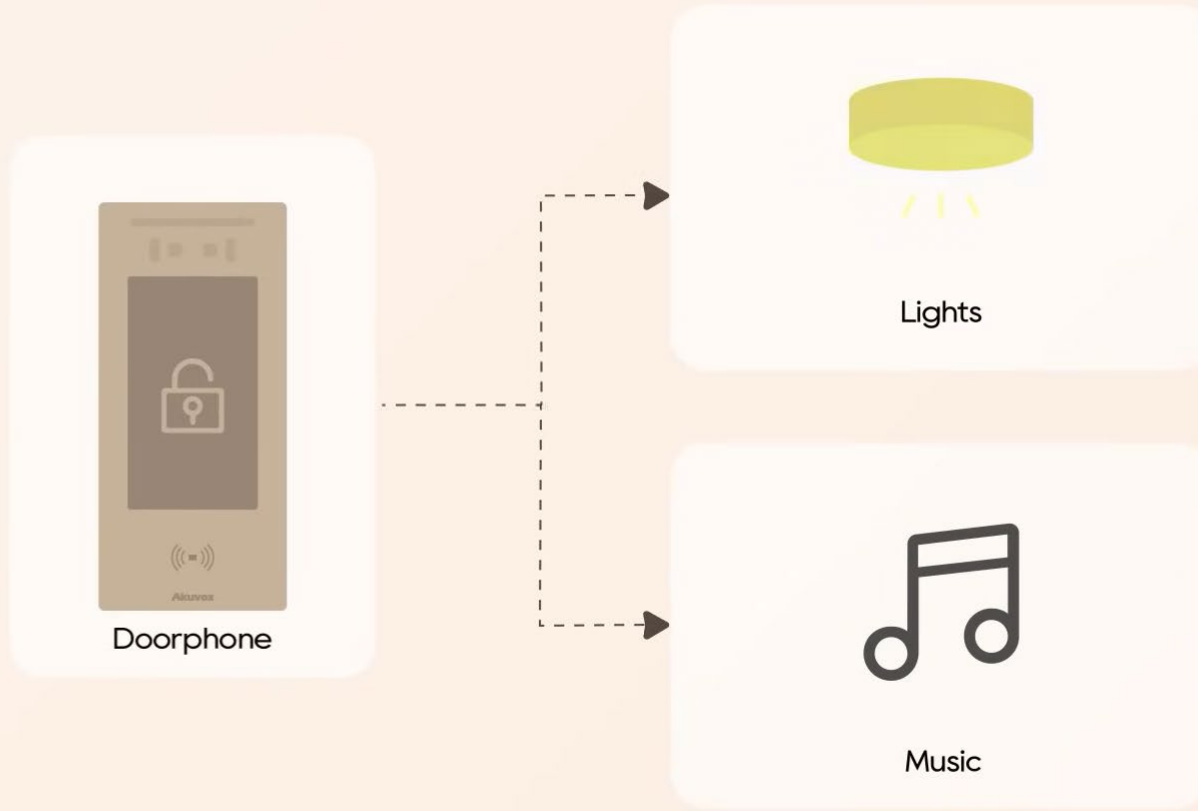

**akubela APP**

**akubela WEB**

things are different.

**akubela APP**

**akubela WEB**

After installers initially configure KNX devices using ETS,

 Add a new Smart Lock

For example, a new ZigBee smart door lock can be added to create a new home scene:

when the family opens the door,

the living room KNX system lights and curtains automatically turn on.

Users can easily perform these tasks via their mobile devices.

Barriers between smart home ecosystems are also eliminated.

but now, you can have it all.

 akubela

**Intercom System**

**Security System**

Beyond smart home, akubela also seamlessly integrates intercom and security systems.

When you unlock the door via intercom at front door,

the lights will automatically turn on and your favorite playlist starts playing.

Alternatively, with home security setup,

when the smoke sensor in kitchen is triggered,

instantaneous alerts will be sent to akubela's mobile app,