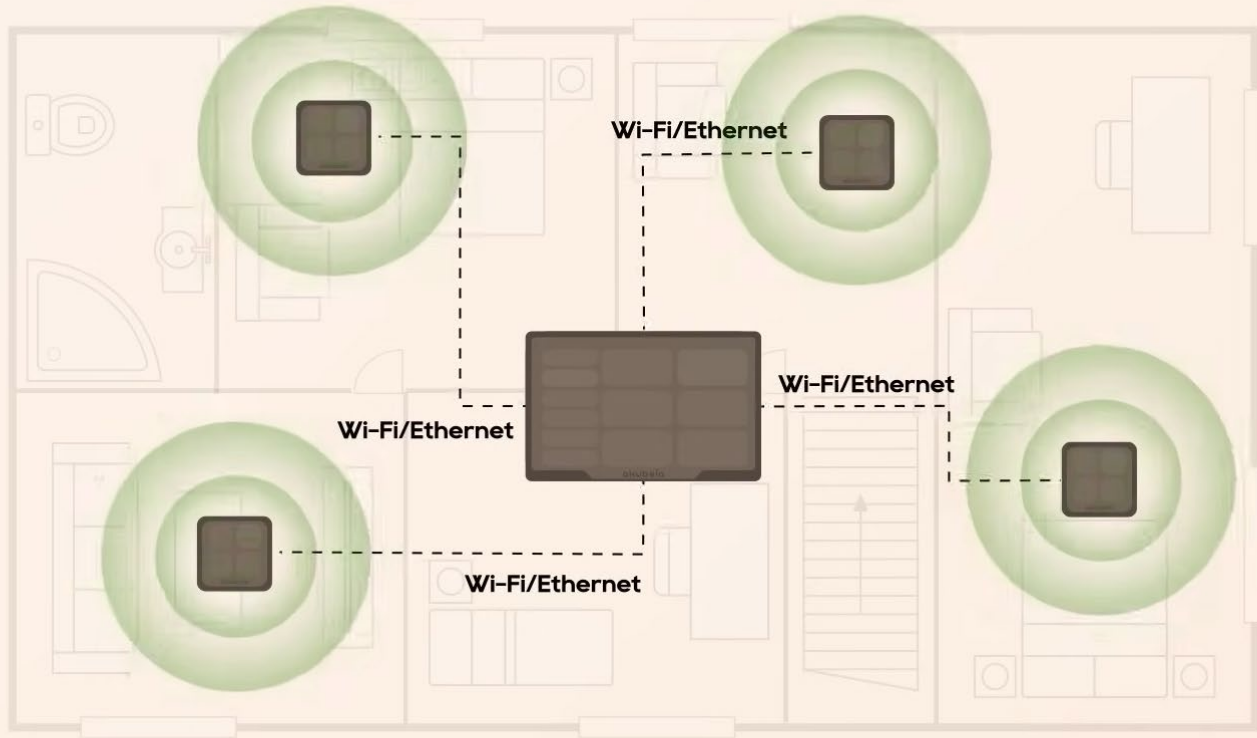

## Wireless

which serves as an independent gateway supporting both wired and wireless protocols.

**akubela HyPanel**

Each HyPanel acts as a versatile hub,

supporting Zigbee, Bluetooth, and WiFi connectivity.

**HyPanel**

**Base Boxes**

akubela HyPanel can work with a broad selection of base boxes

**HyPanel**

**Base Boxes**

that support different interfaces and functions.

By choosing the corresponding HyPanel version,

users can easily integrate their preferred products regardless of brand or protocol.

Each HyPanel works as a sub-control center for a specific area or a specific protocol,

and all HyPanels are interconnected via WIFI or Ethernet.

By deploying two or more HyPanels within a home,

a complete smart home system can be easily established.

Within this local service network,

there is a primary HyPanel known as the Home Center,

maximizing the reliability and minimizing latency of home automation.