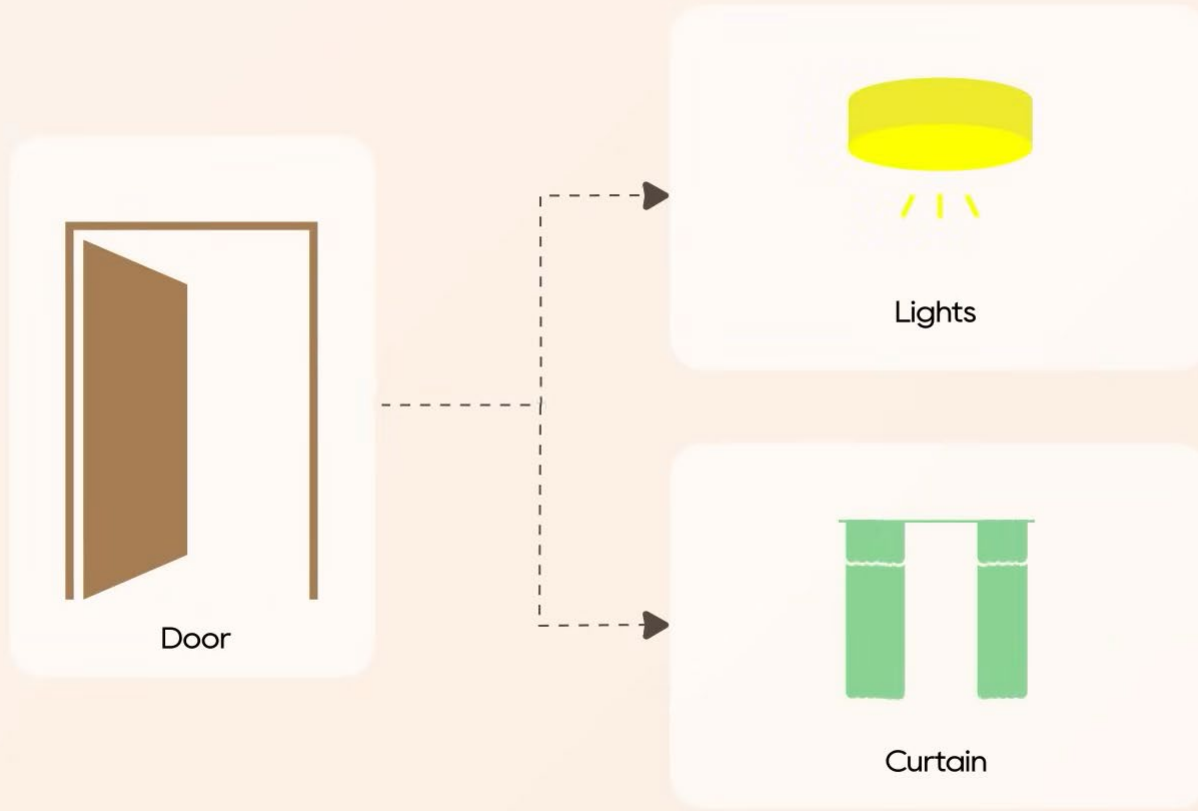

**akubela APP**

**akubela WEB**

things are different.

**akubela APP**

**akubela WEB**

After installers initially configure KNX devices using ETS,

 Add a new Smart Lock

For example, a new ZigBee smart door lock can be added to create a new home scene:

when the family opens the door,

the living room KNX system lights and curtains automatically turn on.

Users can easily perform these tasks via their mobile devices.

Barriers between smart home ecosystems are also eliminated.