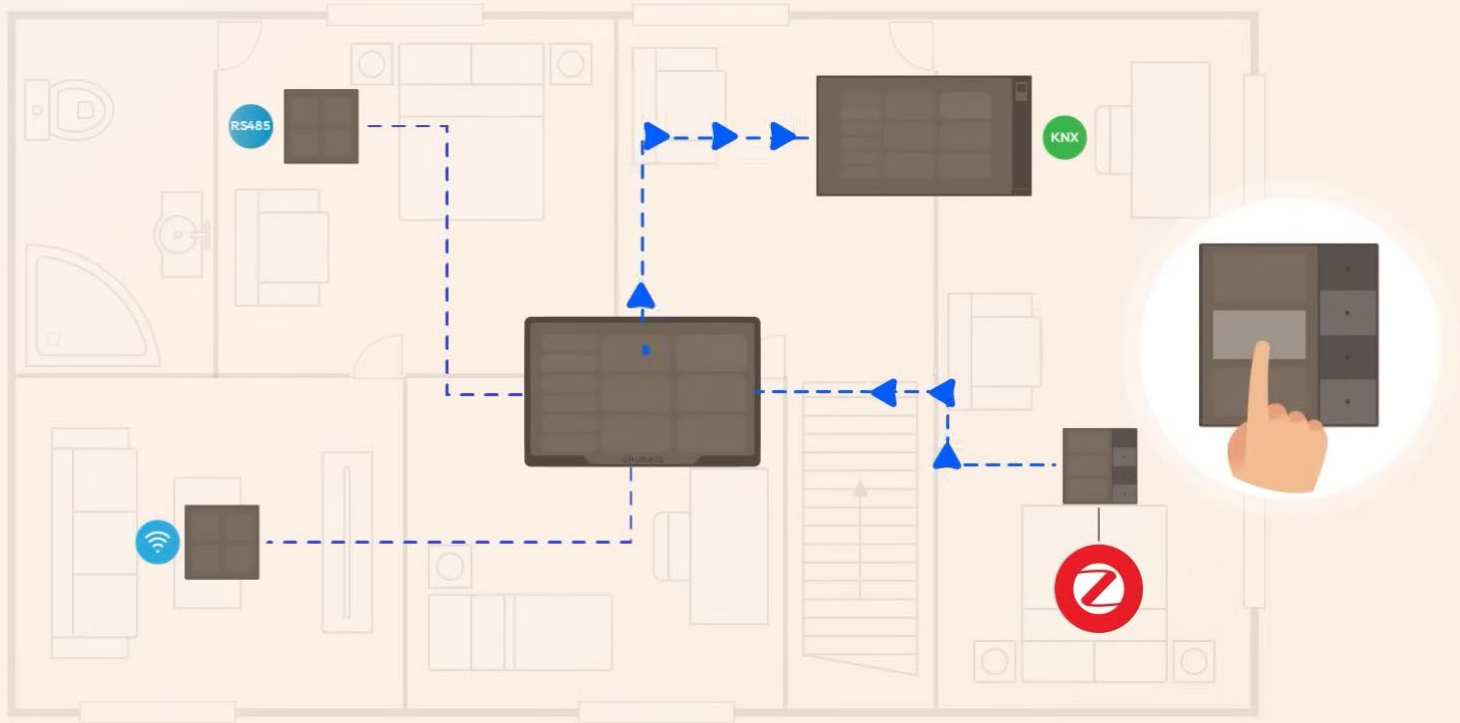

users can easily integrate their preferred products regardless of brand or protocol.

Each HyPanel works as a sub-control center for a specific area or a specific protocol,

and all HyPanels are interconnected via WIFI or Ethernet.

By deploying two or more HyPanels within a home,

a complete smart home system can be easily established.

Within this local service network,

there is a primary HyPanel known as the Home Center,

maximizing the reliability and minimizing latency of home automation.

It facilitates seamless communication between any two HyPanels within the home

so a customized smart home can be easily established.

For instance, when managing KNX devices on HyPanel Lite,

the command is initially directed to the Home Center,