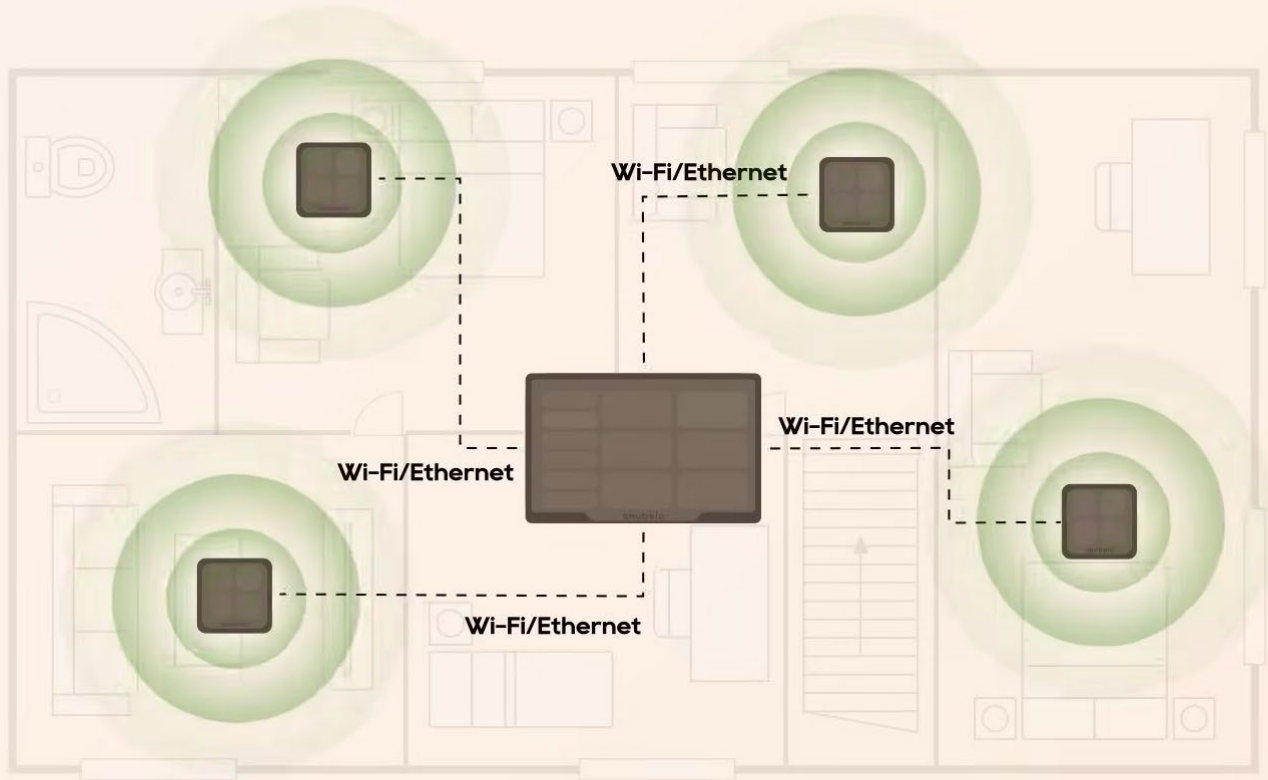

users can easily integrate their preferred products regardless of brand or protocol.

Each HyPanel works as a sub-control center for a specific area or a specific protocol,

and all HyPanels are interconnected via WIFI or Ethernet.

By deploying two or more HyPanels within a home,

a complete smart home system can be easily established.

Within this local service network,

there is a primary HyPanel known as the Home Center,

maximizing the reliability and minimizing latency of home automation.

It facilitates seamless communication between any two HyPanels within the home

so a customized smart home can be easily established.

For instance, when managing KNX devices on HyPanel Lite,

the command is initially directed to the Home Center,

where it is processed and then distributed to HyPanel Pro.

Also, we can easily have a customized smart home with scene setting like this:

once the Zigbee doorlock unlocks,

the KNX curtain opens automatically, HVAC turns on, and Lights on.