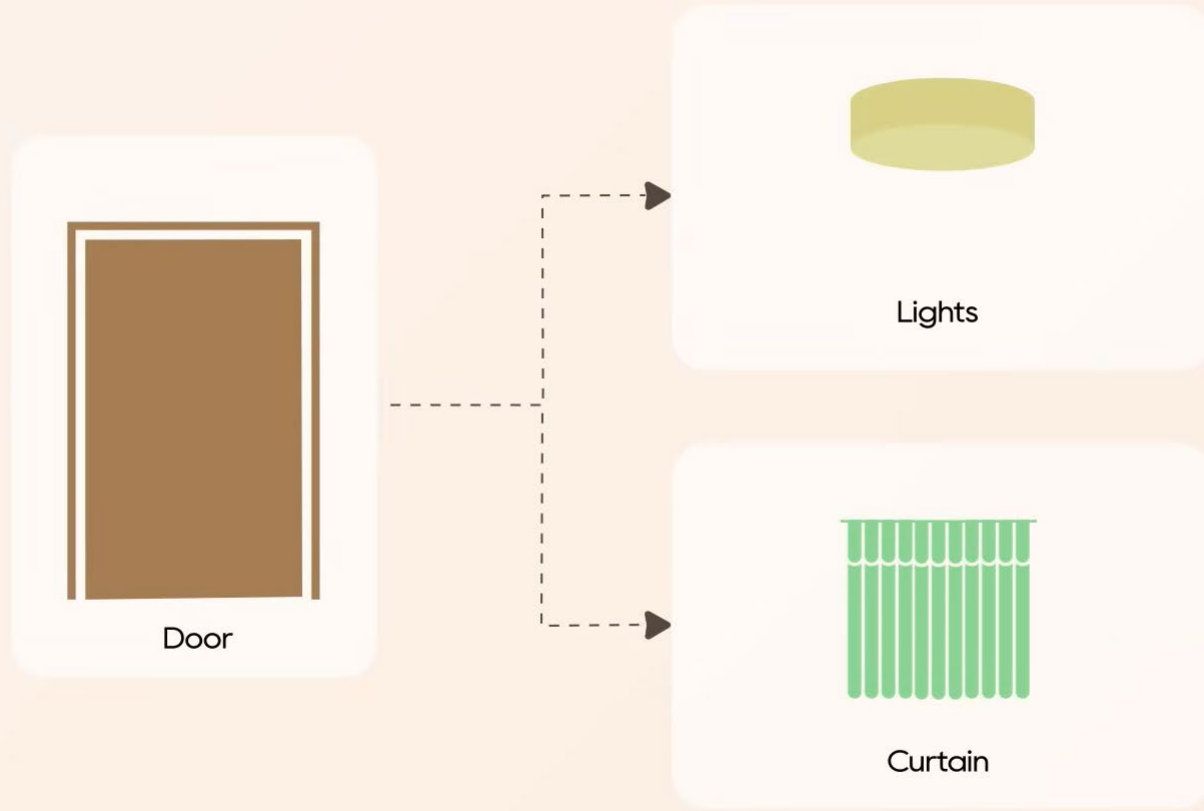

**akubela APP**

**akubela WEB**

things are different.

**akubela APP**

**akubela WEB**

After installers initially configure KNX devices using ETS,

 Add a new Smart Lock

For example, a new ZigBee smart door lock can be added to create a new home scene:

when the family opens the door,

the living room KNX system lights and curtains automatically turn on.

Users can easily perform these tasks via their mobile devices.

Barriers between smart home ecosystems are also eliminated.