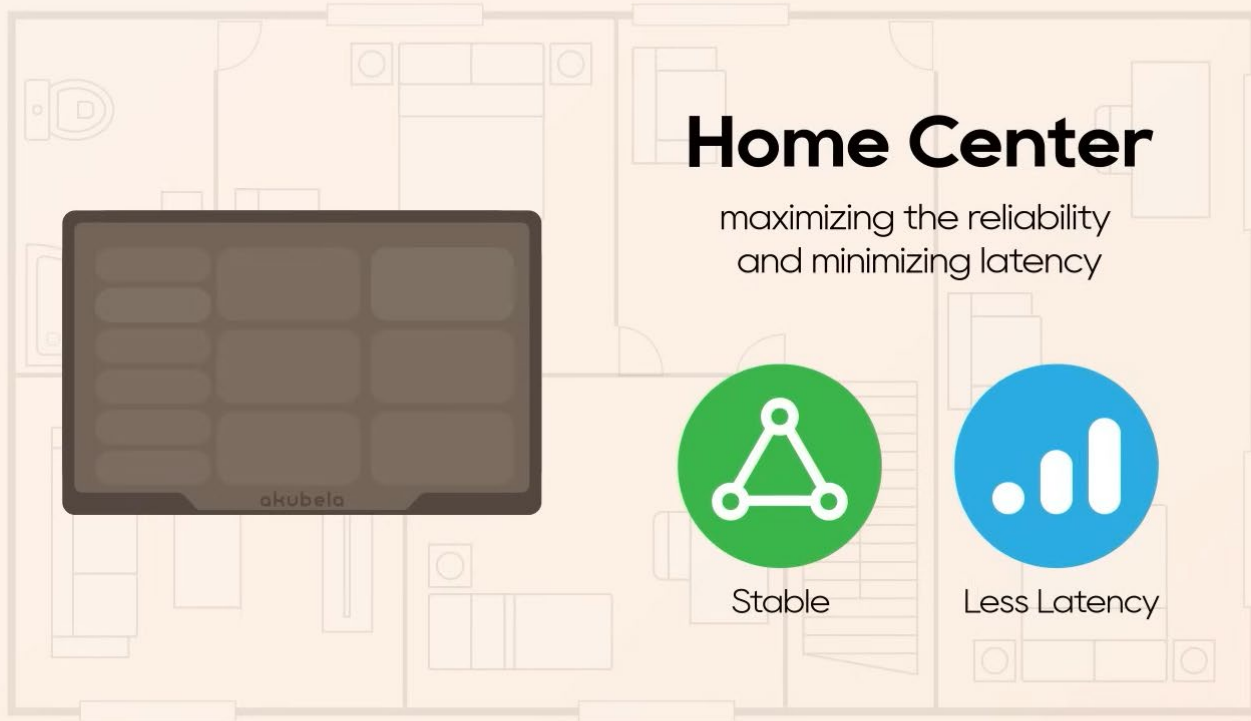

By deploying two or more HyPanels within a home,

a complete smart home system can be easily established.

Within this local service network,

there is a primary HyPanel known as the Home Center,

maximizing the reliability and minimizing latency of home automation.

It facilitates seamless communication between any two HyPanels within the home

so a customized smart home can be easily established.

For instance, when managing KNX devices on HyPanel Lite,

the command is initially directed to the Home Center,