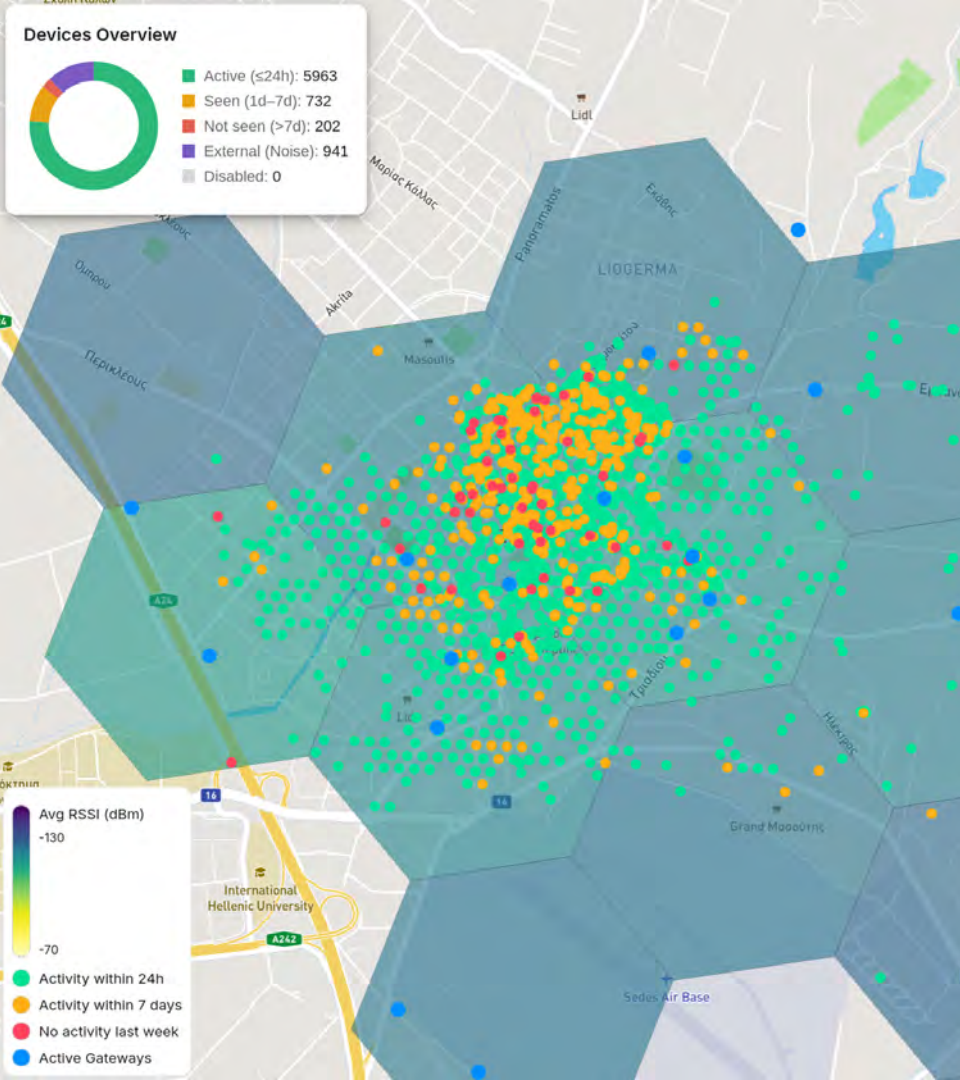

KUDZU

CONNECTIVITY REDEFINED

The moments that change the field

- Three turning points
- New transmission technologies
- Smart Cities
- AI & Agents

- Measure
- Transmit
- Run for 10 years
- Across kilometers

The impossible belief

- LoRa
- Long range & Low power
- **Real infrastructure**

The missing piece

RSSI

serres-017

Band 1 (Gray)

- Smart meters
- Street lights
- **City-wide sensing**

From pilots to **scale**

RSSI

serres-017

Band 1 (Gray)

LoRaWAN became infrastructure

130M+ devices
25% annual growth
Still version 1

Scale

revealed the problems

Coverage gaps